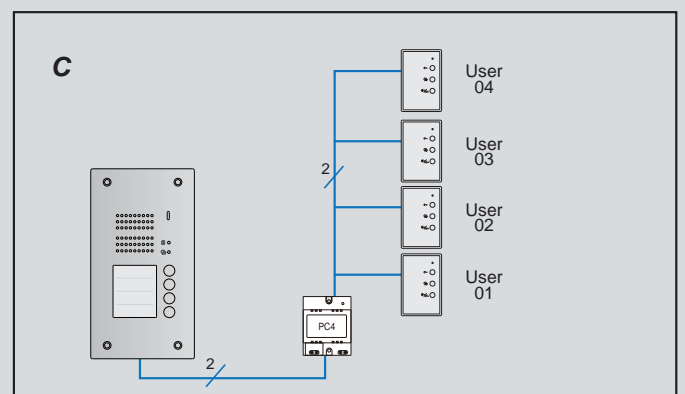

Item	Qty	Key words
DT607FE/ID/S4	1	4buttons, fish eye, proximity access
DT17/D7	4	7 inch, touch sensor buttons
PC6A	1	Power supply
DBC4A1	1	Branch distributor

Audio Phone Kit with Hand Free Station

Item	Qty	Key words
DT607A/ID/S4	1	4buttons, audio phone, proximity access
DJ7A	4	Metal panel, 2 locks control
PC4	1	Power supply

Product List

DT607A/ID/S3

DT607FE/ID/S3

DT607F/FE/ID/S3

DT607A/ID/S4

DT607FE/ID/S4

DT607F/FE/ID/S4

Dimension

Connection

Wiring with star topology or in-out topology

Guangzhou Video-Tech Electronics Co., Ltd

F6/No.7 building, Huangzhou Industrial Area
Chebei Road, TianHe district, Guangzhou, China

Phone +86 / 20 / 38261205