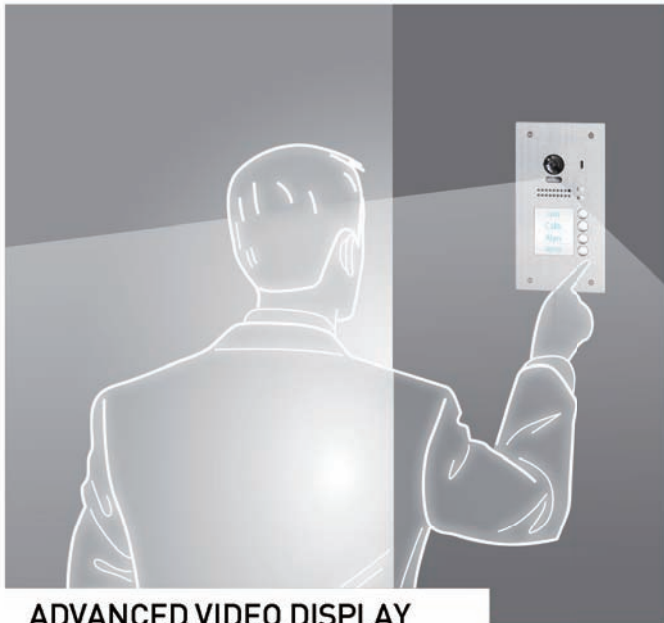

2-wire Outdoor Station for low-rise building

ADVANCED VIDEO DISPLAY

■ NIGHT VIEW LED

- Auto sensor night-view LED, give you a colorful image even at the darkest night

■ WIDE ANGLE CAMERA

- Wide angle and high resolution camera
- 170 degree fish eye camera for a secure view angle to protect your life

Fisheye Lens

The door stations support specific 170° wide angle fish-eye camera to provide a view of the entire entrance.

With the fish-eye camera, it allows to identify everyone at the entrance and see individuals up close.

FUNCTIONS & FEATURES

■ PIR CONNECTION PORT

- Input connection with external sensors(motion/door magnet/IR)

■ PROXIMITY ACCESS

- Flexible adding/deleting cards

■ TWO INSTALLATIONS

- Support surface wall-mounted and flush mounted version