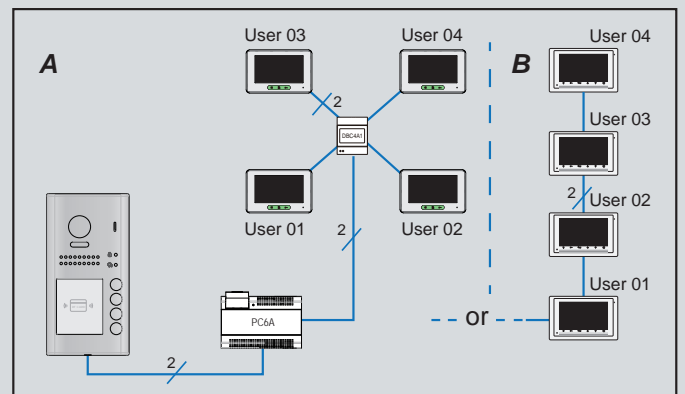

Guangzhou Video-Tech Electronics Co., Ltd

F6/No.7 building, Huangzhou Industrial Area
Chebei Road, TianHe district, Guangzhou, China

Phone +86 / 20 / 38261205

Fax +86 / 20 / 38628806

www.v-tec.cn