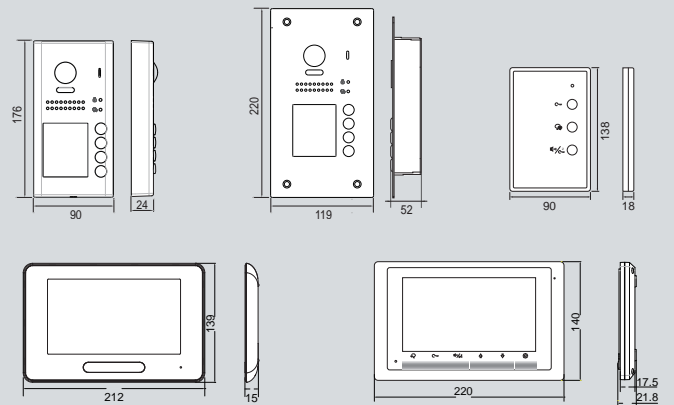

Item	Qty	Key words
DT607FE/ID/S4	1	4buttons, fish eye, proximity access
DT17/D7	4	7 inch, touch sensor buttons
PC6A	1	Power supply
DBC4A1	1	Branch distributor

Audio Phone Kit with Hand Free Station

Item	Qty	Key words
DT607A/ID/S4	1	4buttons, audio phone, proximity access
DJ7A	4	Metal panel, 2 locks control
PC4	1	Power supply

Product List

DT607A/ID/S3

DT607FE/ID/S3

DT607F/FE/ID/S3

DT607A/ID/S4

DT607FE/ID/S4

DT607F/FE/ID/S4

Dimension