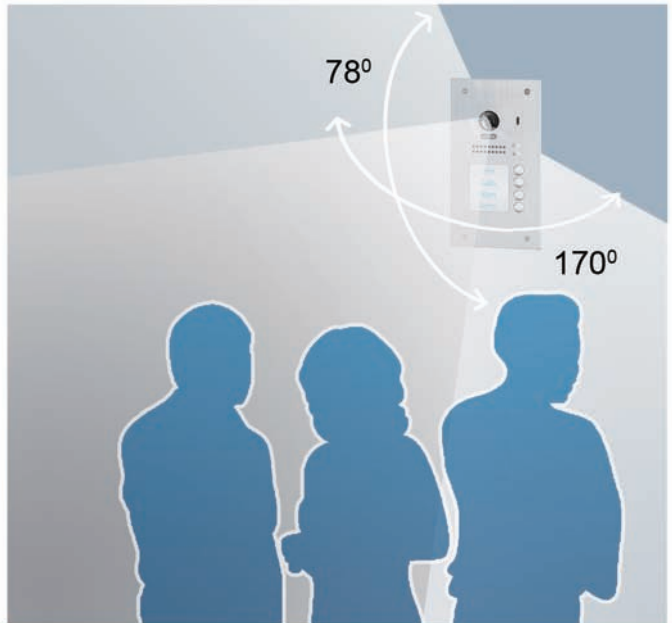

2-wire Outdoor Station for low-rise building

ADVANCED VIDEO DISPLAY

■ NIGHT VIEW LED

- Auto sensor night-view LED, give you a colorful image even at the darkest night

■ WIDE ANGLE CAMERA

- Wide angle and high resolution camera
- 170 degree fish eye camera for a secure view angle to protect your life

Fisheye Lens

The door stations support specific 170° wide angle fish-eye camera to provide a view of the entire entrance.

With the fish-eye camera, it allows to identify everyone at the entrance and see individuals up close.

FUNCTIONS & FEATURES

■ PIR CONNECTION PORT

- Input connection with external sensors(motion/door magnet/IR)

■ PROXIMITY ACCESS

- Flexible adding/deleting cards

■ TWO INSTALLATIONS

- Support surface wall-mounted and flush mounted version